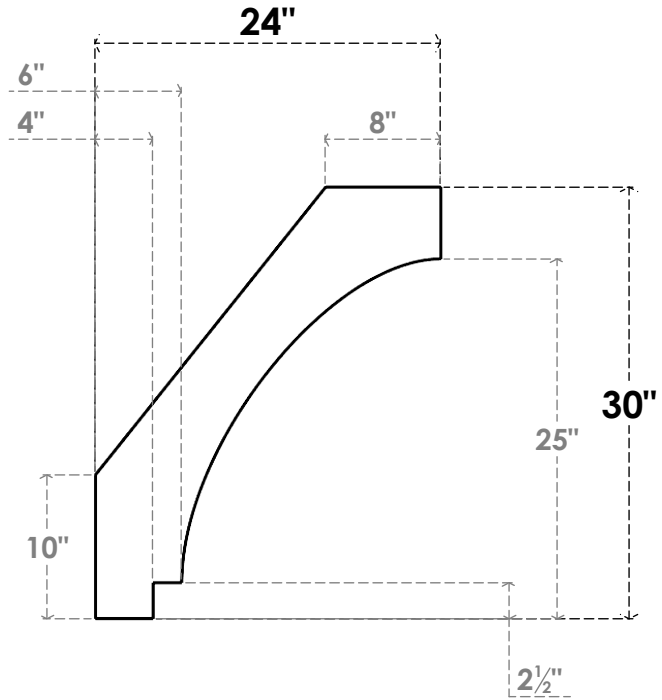

ITEM NUMBER: BRCPC040X24000X30000IMP

4"W X 24"D X 30"H IMPERIAL ARCHITECTURAL GRADE PVC CLOSED KNEE BRACE

SIDE PROFILE

FRONT PROFILE

ISOMETRIC

EKENA MILLWORK
2300 WEST MAIN ST.
CLARKSVILLE, TX 75426
TOLL FREE: 866-607-0453
WWW.EKENAMILLWORK.COM