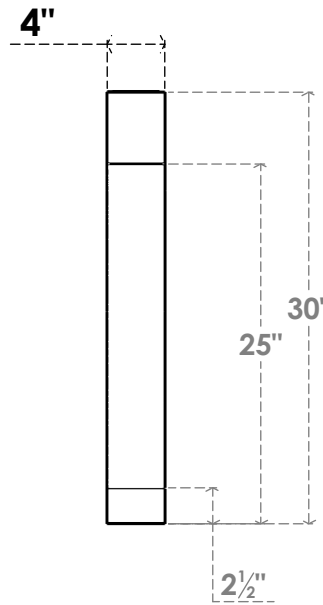

ITEM NUMBER: BRCPC040X24000X30000IMP

4"W X 24"D X 30"H IMPERIAL ARCHITECTURAL GRADE PVC CLOSED KNEE BRACE

SIDE PROFILE

FRONT PROFILE

ISOMETRIC

EKENA MILLWORK
2300 WEST MAIN ST.
CLARKSVILLE, TX 75426
TOLL FREE: 866-607-0453
WWW.EKENAMILLWORK.COM

NOTES

1. INSTALLATION TO BE COMPLETED IN ACCORDANCE WITH MANUFACTURER'S SPECIFICATIONS.
2. DRAWING MAY NOT BE TO SCALE
3. THIS DRAWING IS INTENDED FOR DESIGN AND PLANNING PURPOSES ONLY.
4. ALL INFORMATION CONTAINED HEREIN WAS CURRENT AT THE TIME OF DEVELOPMENT BUT MUST BE REVIEWED AND APPROVED BY THE PRODUCT MANUFACTURER TO BE CONSIDERED ACCURATE.
5. ARCHITECTURAL GRADE PVC PRODUCTS ARE MADE FROM EXPANDED CELLULAR PVC AND COME NATURALLY WHITE BUT MAY BE PAINTED